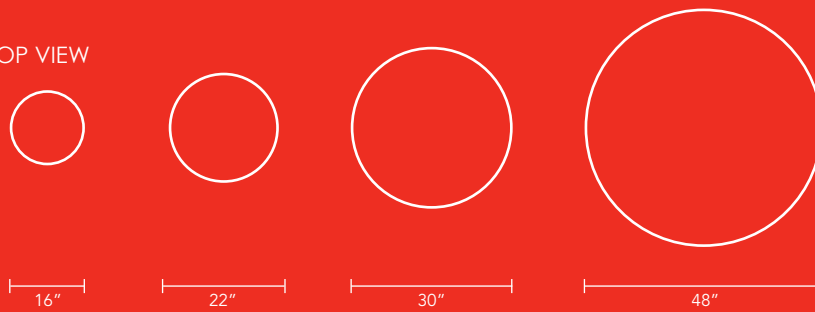

OPTIONS:

- Ganging kit
- Tables and planters
- Custom sizes and finishes available

FRONT VIEW

TOP VIEW

BENCHMARKDESIGNGROUP.COM

456 Osceola Avenue • Jacksonville Beach, FL 32250 PH: 904-246-5060 • FX: 904-246-9008