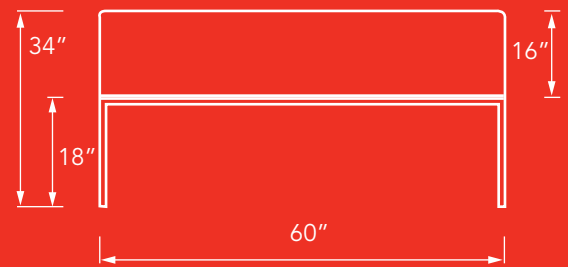

OPTION:

Powder coated aluminum slats