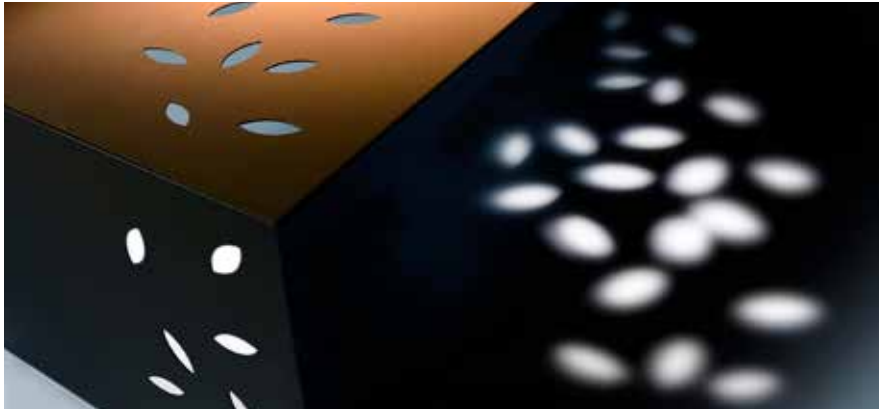

PARK COLLECTION

DESIGNED BY: ANTONIO LAROSA

BENCHMARKDESIGNGROUP.COM

456 Osceola Avenue • Jacksonville Beach, FL 32250 PH: 904-246-5060 • FX: 904-246-9008