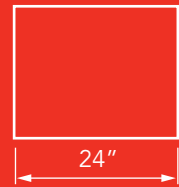

STANDARD FEATURES:

Powder coated steel or aluminum frame

Water jet cut pattern