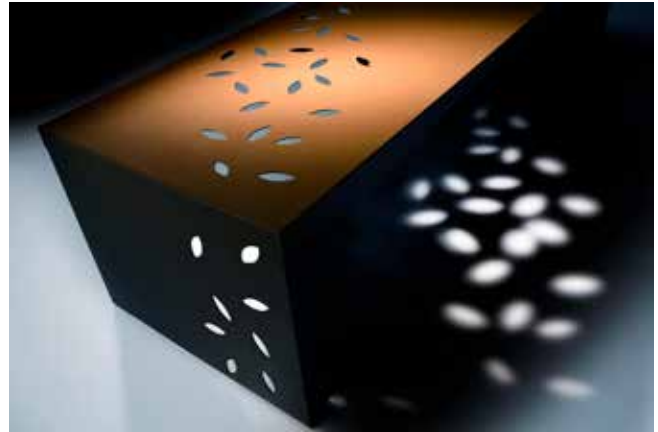

PARK COLLECTION

BENCHMARKDESIGNGROUP.COM

LEAFY BENCH

DESIGNED BY: ANTONIO LAROSA

The stylish and sturdy Leafy bench will make a statement in any public area.
Designed for high traffic use.

STANDARD FEATURES:

Powder coated steel or aluminum frame

Water jet cut pattern

ARIA BENCH

DESIGNED BY: ANTONIO LAROSA

The simple and elegant Aria bench will enhance any outdoor setting.

STANDARD FEATURES:

Powder coated aluminum
frame and back

Solid teak wood slats

OPTION:

Powder coated aluminum slats

FORTE BENCH

DESIGNED BY: ANTONIO LAROSA

Clean, modern lines allow the Forte bench to enhance a host of outdoor environments.

STANDARD FEATURES:

- Powder coated aluminum frame
- Water jet cut pattern