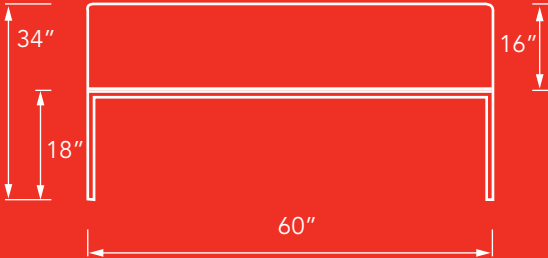

PARK COLLECTION

DESIGNED BY: ANTONIO LAROSA

BENCHMARKDESIGNGROUP.COM

456 Osceola Avenue • Jacksonville Beach, FL 32250 PH: 904-246-5060 • FX: 904-246-9008